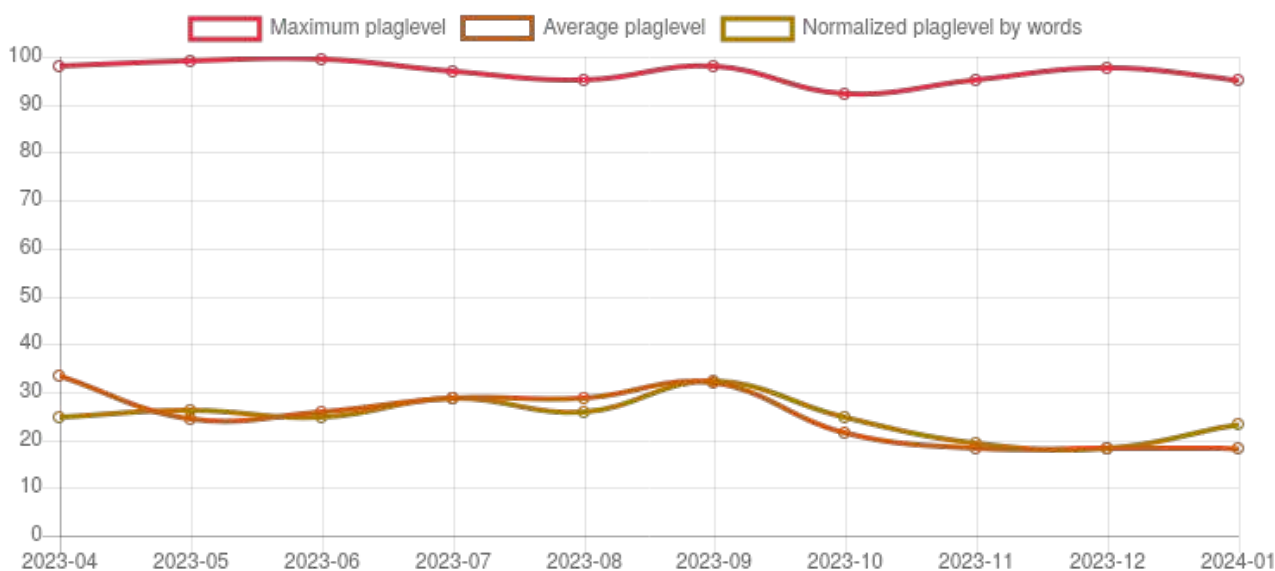

(access)

API Integration

(https://www.plagscan.com/apisetup)

Statistics **BETA**

Overviews

Organization

Groups

Period

04/16/2023 : 04/16/2024 ▼

Severity

PlagLevel

Incidents

1384 total documents analysed

Documents

Documents

Words